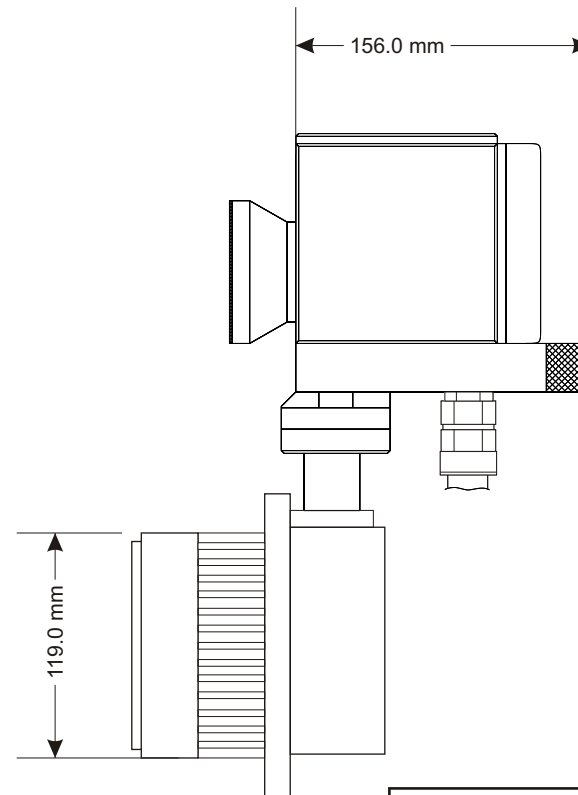

**Drawing with standard scanhead.
For different applications the dimension of
the scanhead and telescope and f-theta lens
may change.**

OWNER:	Compact Laser Solutions		
TITLE:	BLADE532.xx LASER HEAD		
DRAWN BY:	Nickel / Dreßler	DATE:	30.09.08
Seite:	1/1	SCALE:	1:4